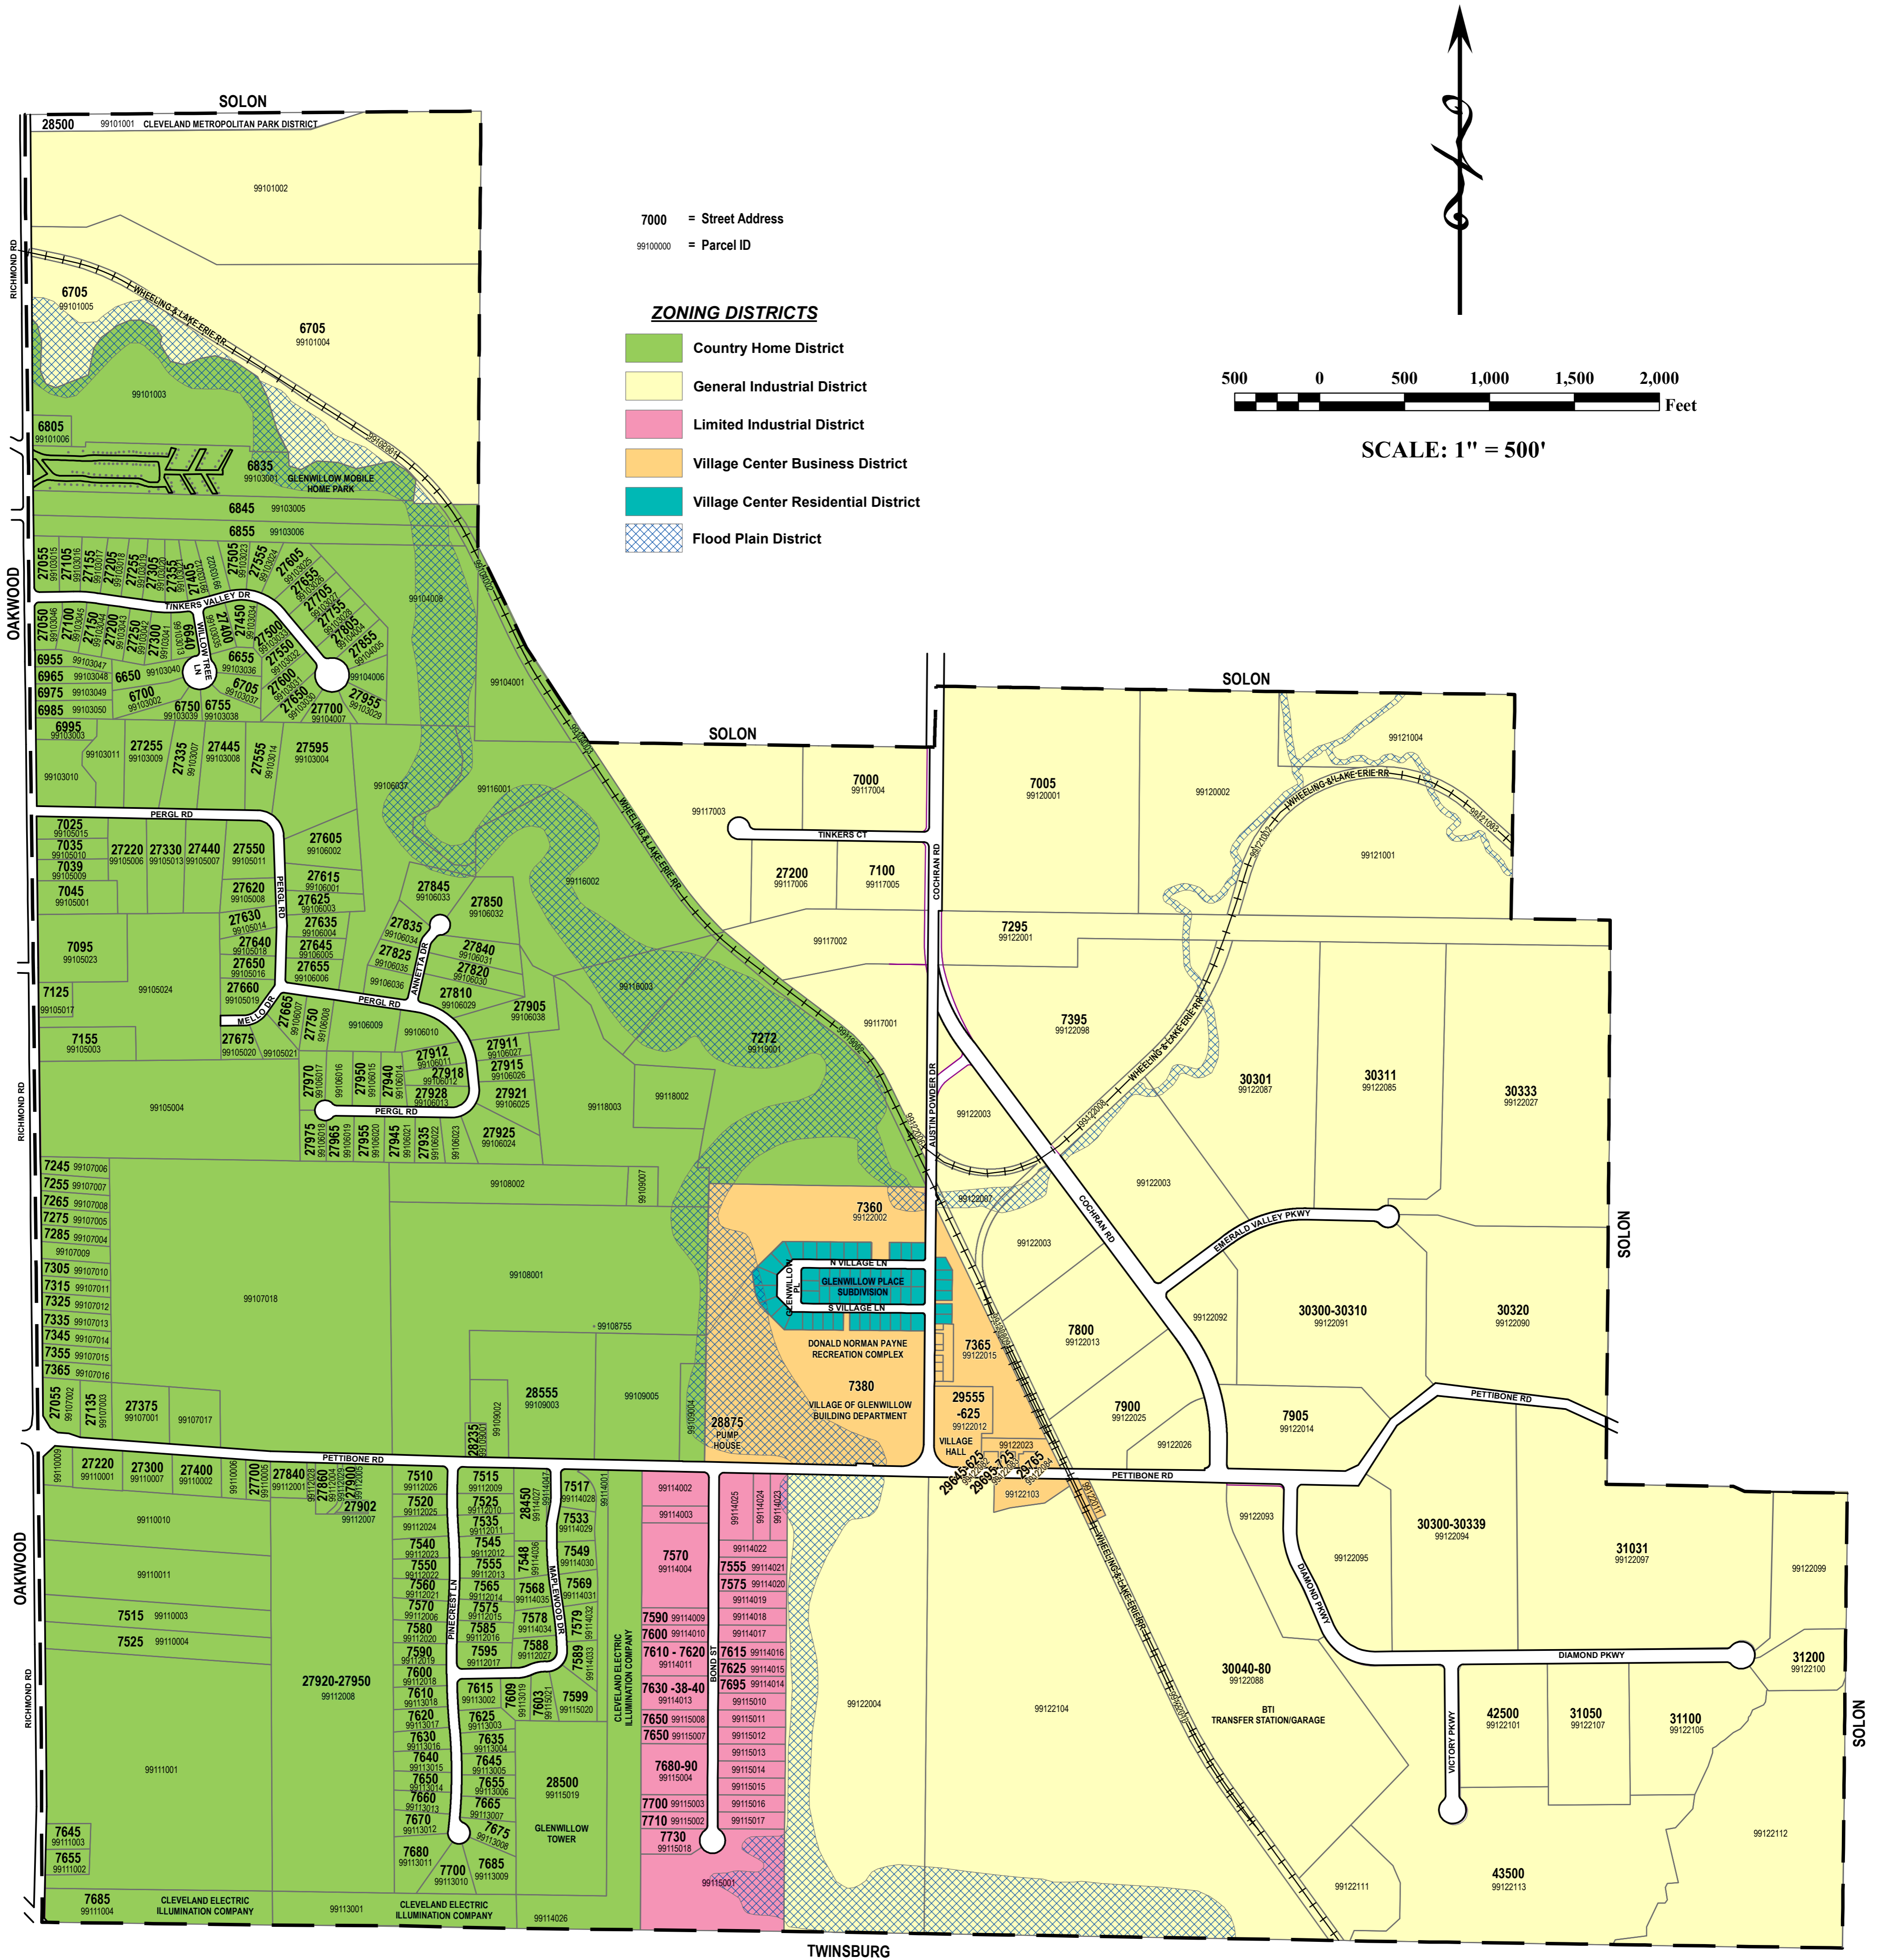

# The Village of Glenwillow

## ZONING MAP COUNTY OF CUYAHOGA STATE OF OHIO MAYOR - MARK A. CEGELKA JANUARY 2021

SCALE: 1" = 200'

SCALE: 1" = 200'