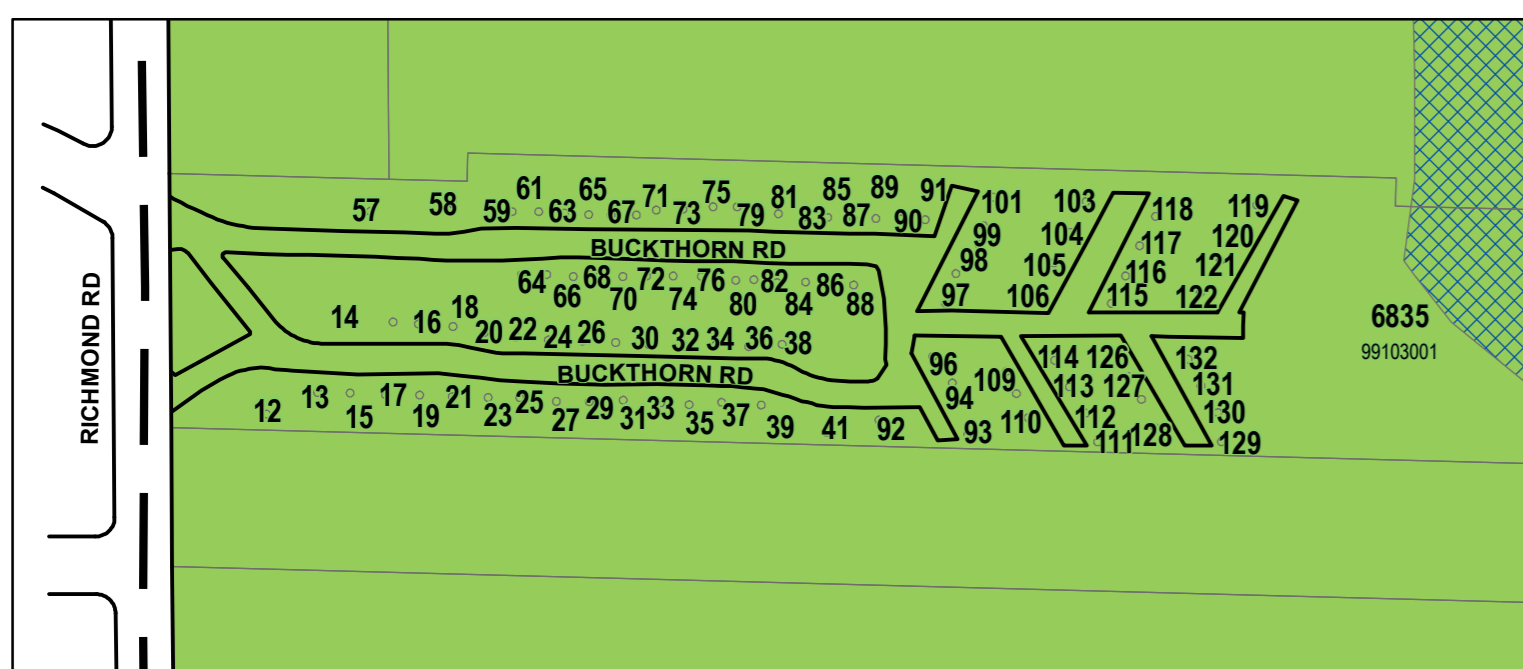

# The Village of Glenwillow

## ZONING MAP COUNTY OF CUYAHOGA STATE OF OHIO MAYOR - MARK A. CEGELKA JANUARY 2021

SCALE: 1" = 200'

SCALE: 1" = 200'