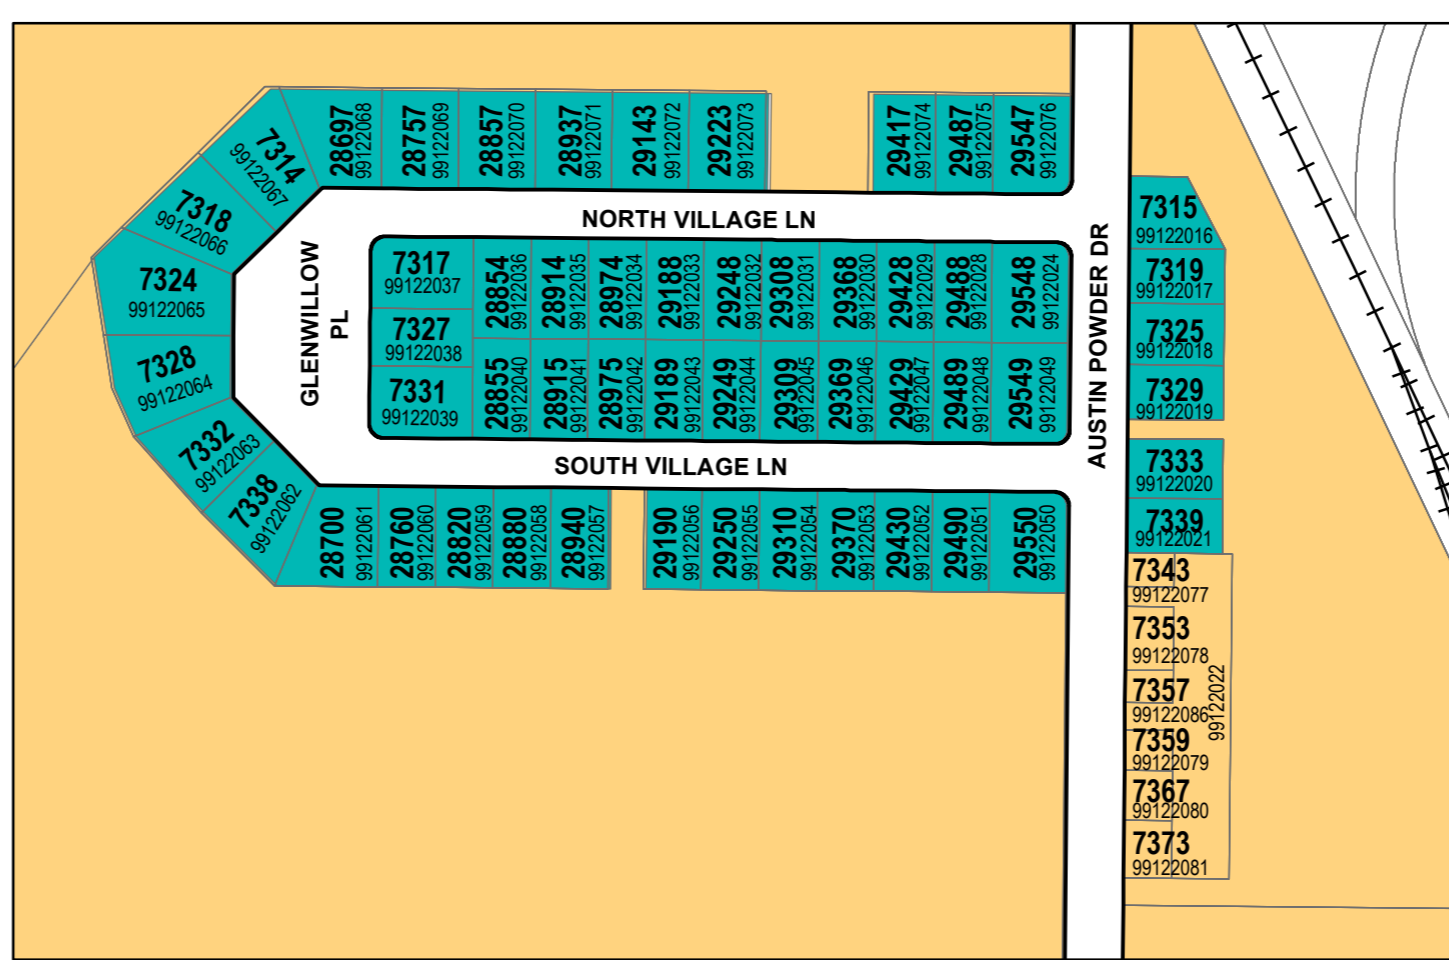

# The Village of Glenwillow

## ZONING MAP COUNTY OF CUYAHOGA STATE OF OHIO MAYOR - MARK A. CEGELKA JANUARY 2021

SCALE: 1" = 200'

SCALE: 1" = 200'