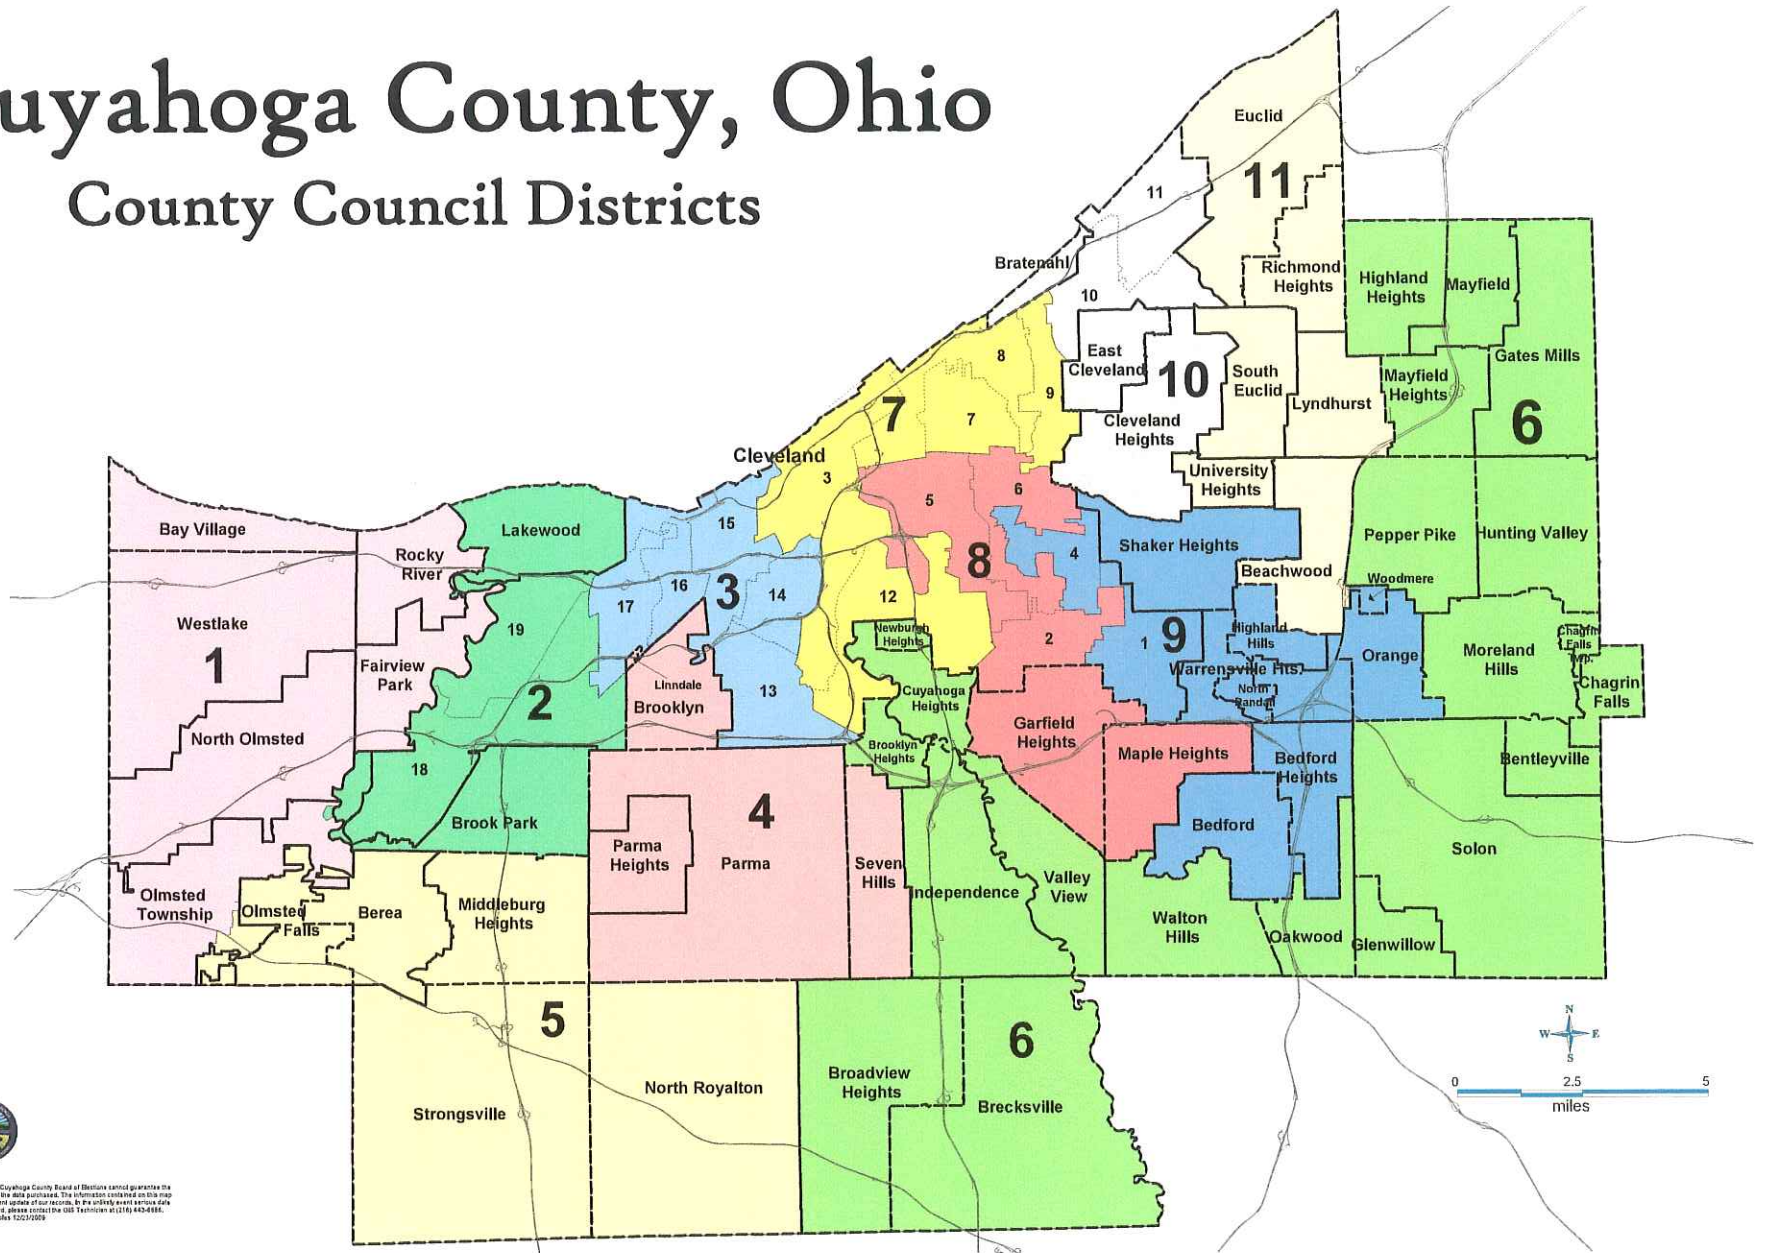

Cuyahoga County, Ohio

County Council Districts